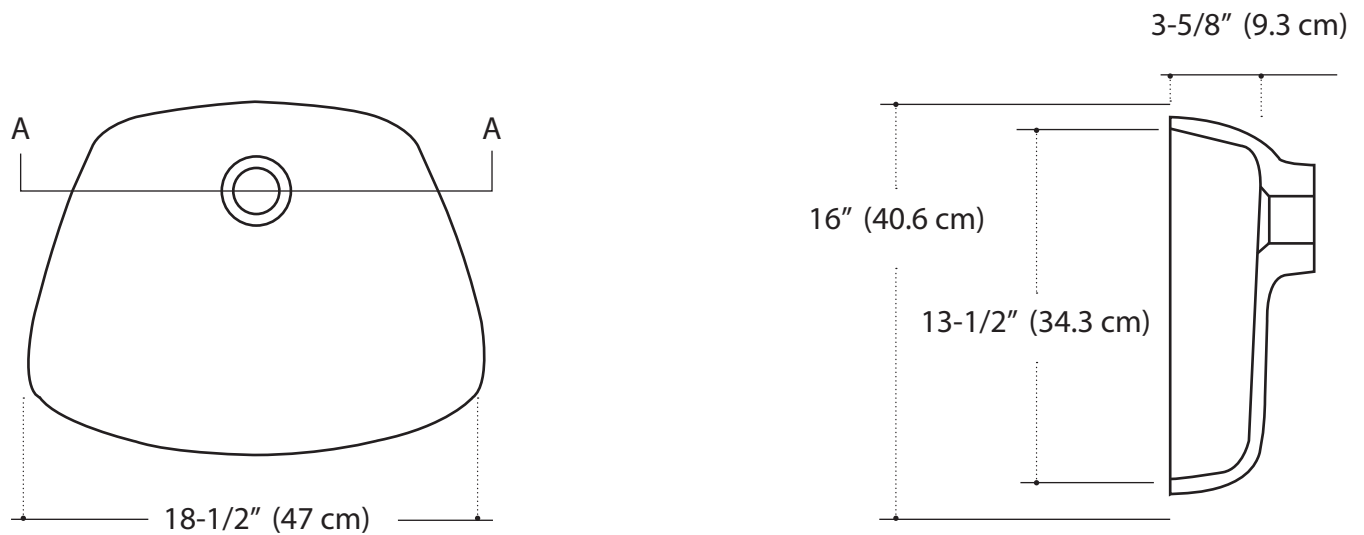

Cultured Marble Vanity Tops Made in the USA

P.O. Box 378, 3125 Riley Road, Sparta, Wisconsin • Phone 888-664-7465 • Fax 608-366-1934 • www.sinksbysfi.com

108 - Access

- No Overflow
 - Minimum top depth: 22"
 - Minimum offset: 12-1/4"
- *Can be used in ADA compliant tops.*